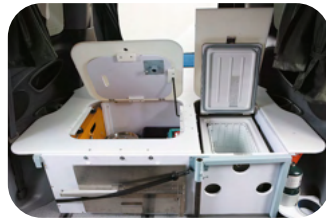

Internal storage and fridge